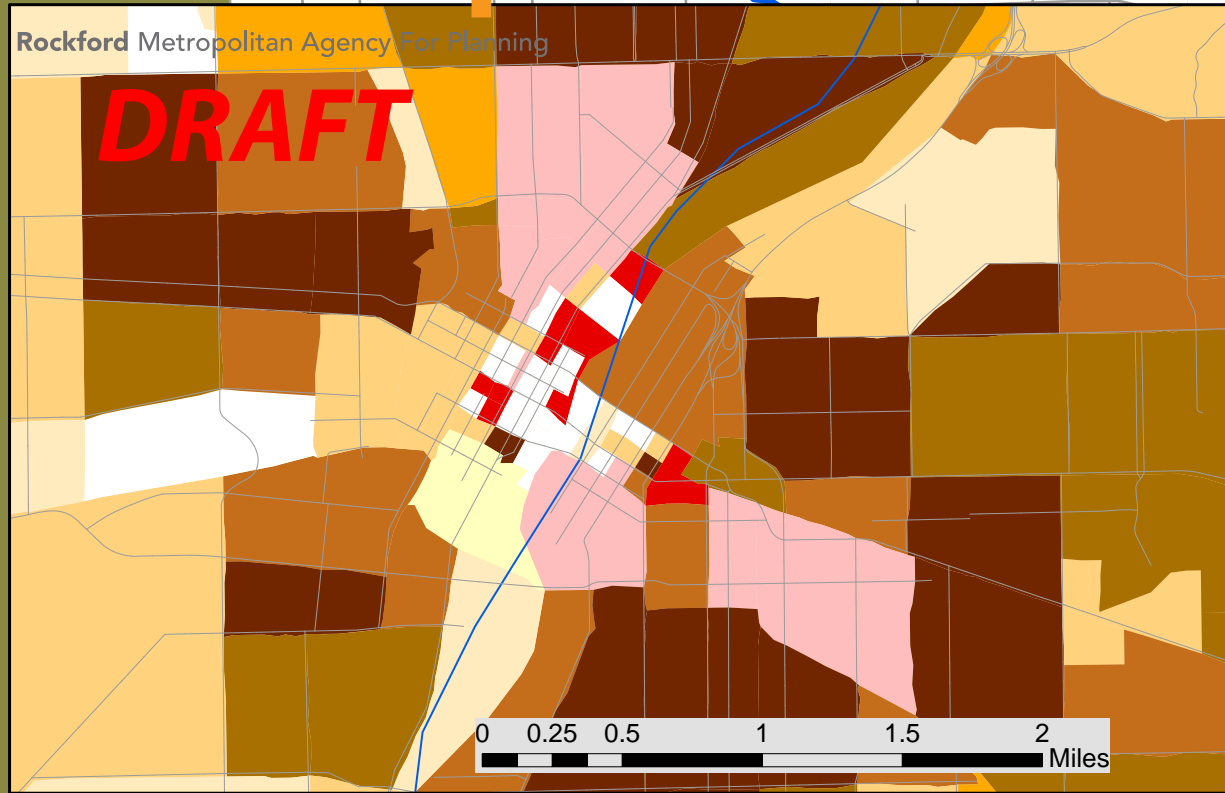

Rockford Metropolitan Agency For Planning

DRAFT

Legend

- Arterial & Collector Roads
- Metropolitan Planning Area

Dwelling Units / Acre

- 0 - 0.090
- 0.0901 - 0.2000
- 0.2001 - 0.7000
- 0.7001 - 2.000
- 2.001 - 2.500
- 2.501 - 3.300
- 3.301 - 4.000
- 4.001 - 5.500
- 5.501 - 10.00
- 10.01 - 286.0

McHenry County

Winnebago County

Boone County

Ogle County

DeKalb County

Source: Year 2000 Census block data aggregated to RMAP TAZs