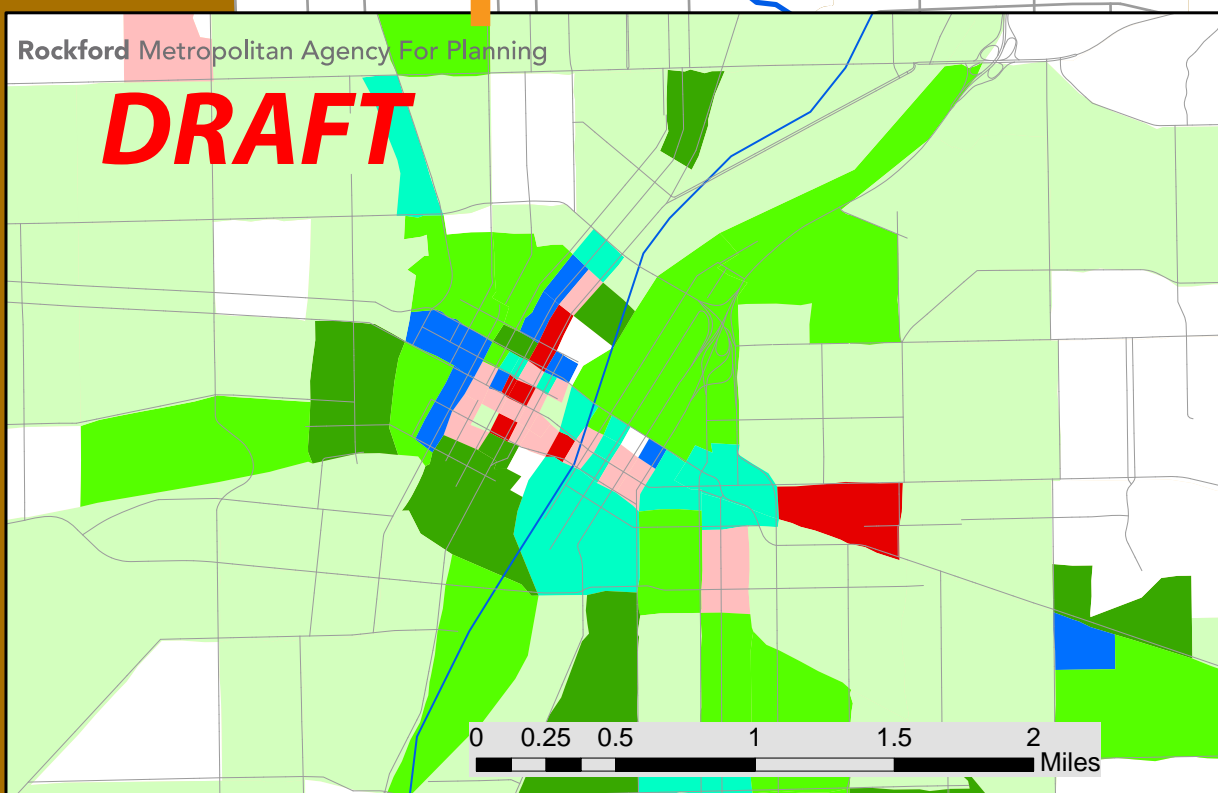

ourmap

Rockford Metropolitan Agency For Planning

DRAFT

Legend

- Arterial & Collector Roads
- Metropolitan Planning Area

Jobs / Acre

0 - 0.250
0.251 - 2.000
2.001 - 4.000
4.001 - 7.000
7.001 - 11.00
11.01 - 18.00
18.01 - 45.00
45.01 - 343.0

McHenry County

Winnebago County

Boone County

Ogle County

DeKalb County

Source: Illinois Bureau of Employment Securities data aggregated to RMAP TAZs