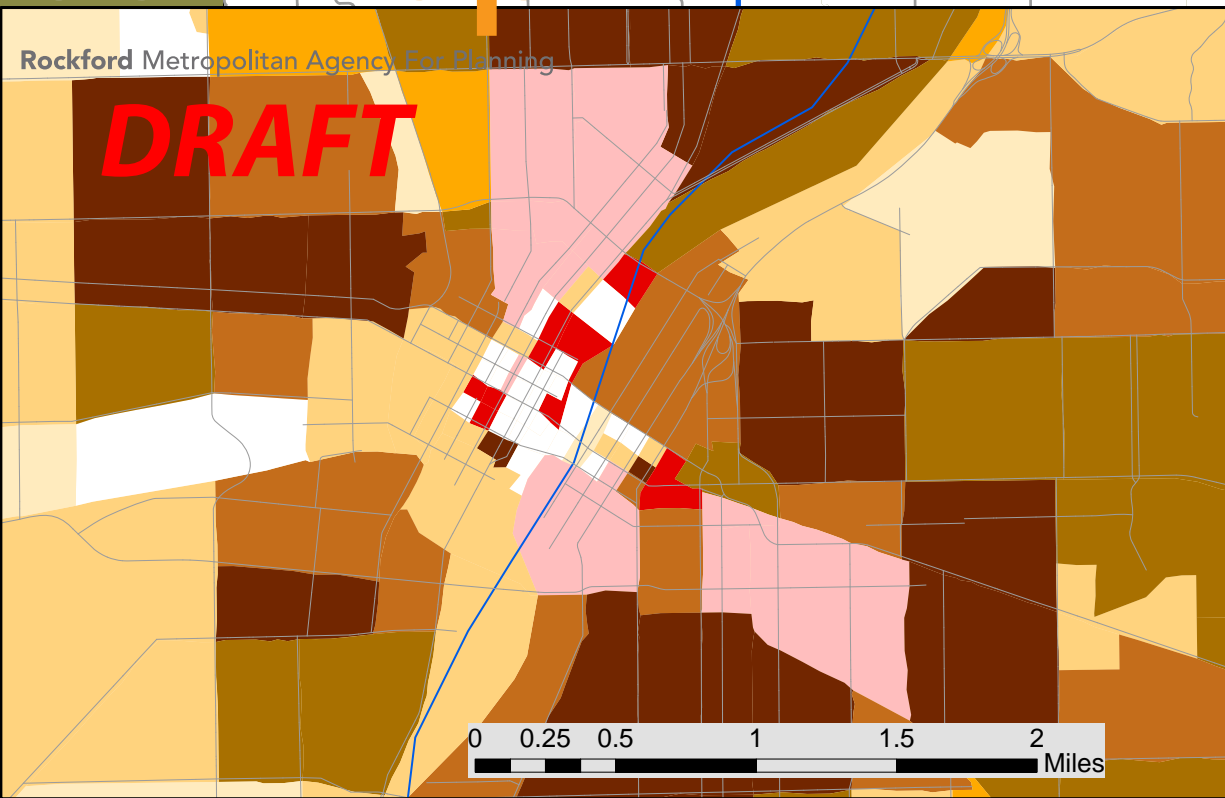

ourmap

Rockford Metropolitan Agency For Planning

DRAFT

Legend

- Arterial & Collector Roads
- Metropolitan Planning Area

Dwelling Units / Acre

- 0 - 0.090
- 0.0901 - 0.2000
- 0.2001 - 0.7000
- 0.7001 - 2.000
- 2.001 - 2.500
- 2.501 - 3.300
- 3.301 - 4.000
- 4.001 - 5.500
- 5.501 - 10.00
- 10.01 - 286.0

McHenry County

Winnebago County

Boone County

Ogle County

DeKalb County

Source: RMAP Dwelling Unit Forecasts 12/01/09