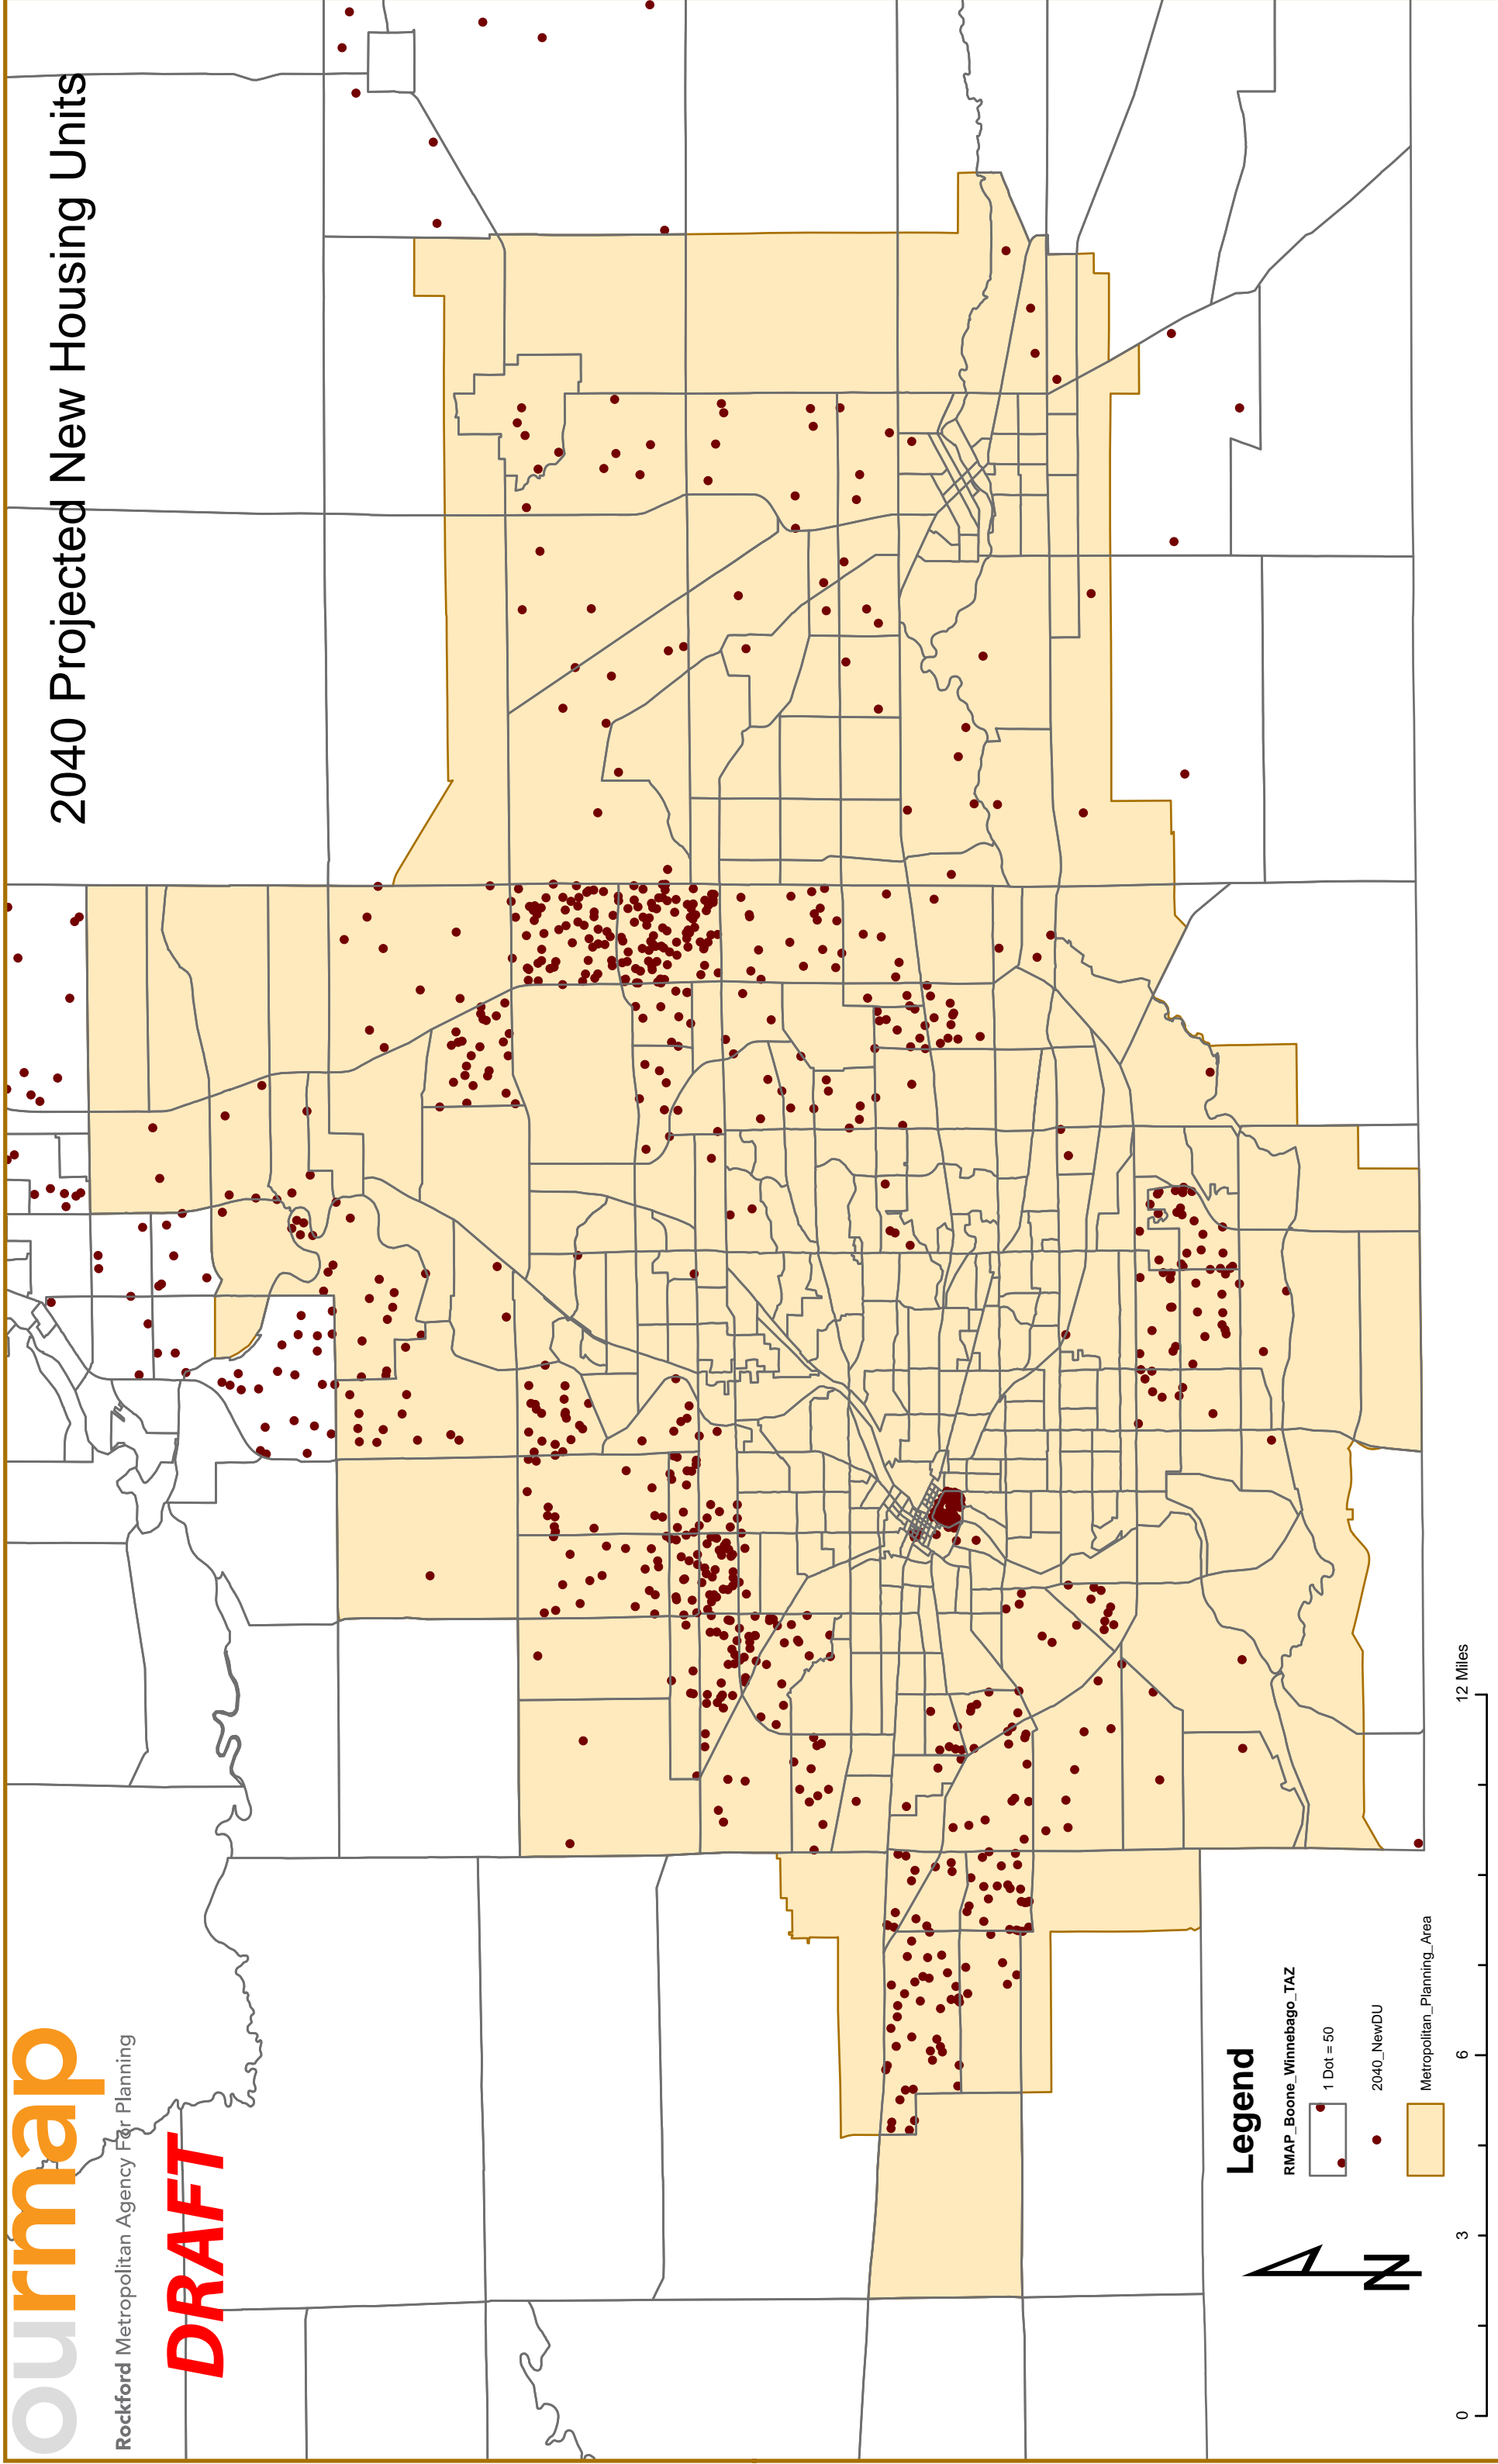

2040 Projected New Housing Units

Legend

RMAP_Boone_Winnebago_TAZ

1 Dot = 50

2040_NewDU

Metropolitan_Planning_Area

0 3 6 12 Miles