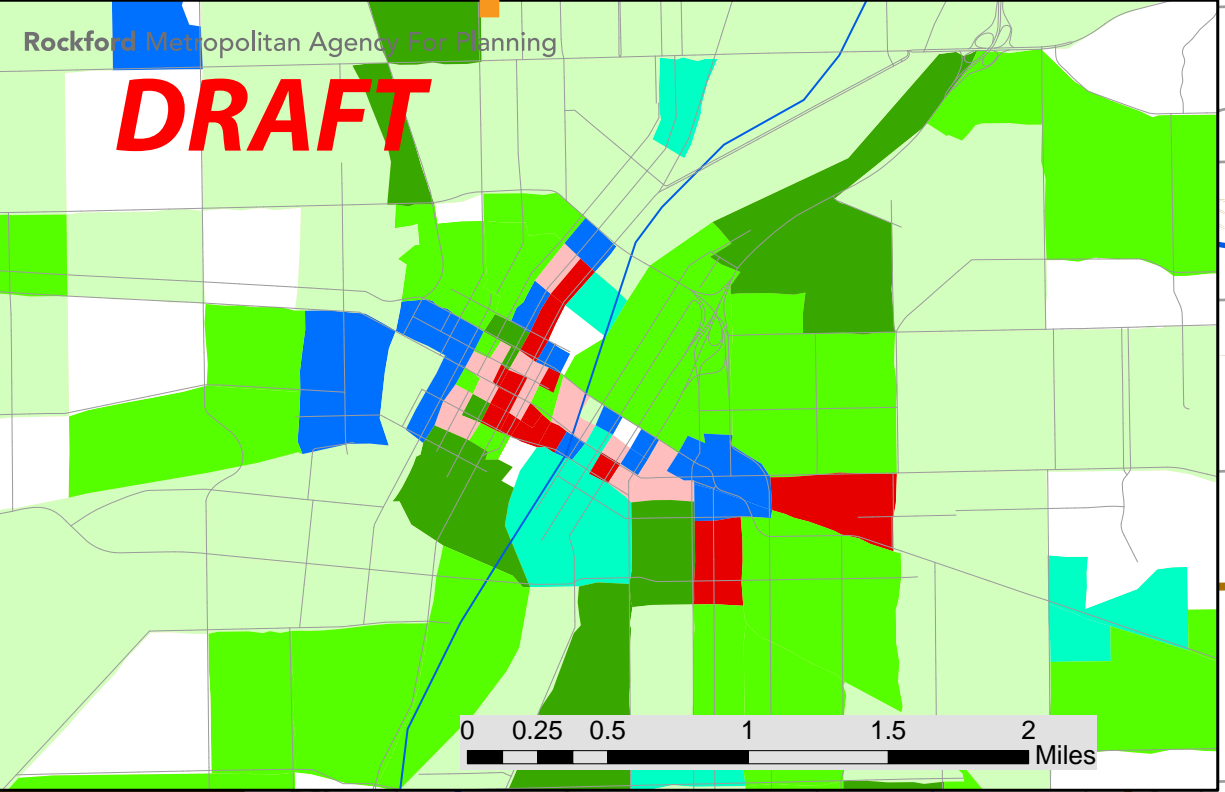

## ourmap

**Legend**

- Arterial & Collector Roads
- Metropolitan Planning Area

**Jobs / Acre**

- 0 - 0.250
- 0.251 - 2.000
- 2.001 - 4.000
- 4.001 - 7.000
- 7.001 - 11.000
- 11.01 - 18.00
- 18.01 - 45.00
- 45.01 - 343.0

McHenry County

Winnebago County

Boone County

Ogle County

DeKalb County

Source: RMAP Employment Forecasts 12/01/09