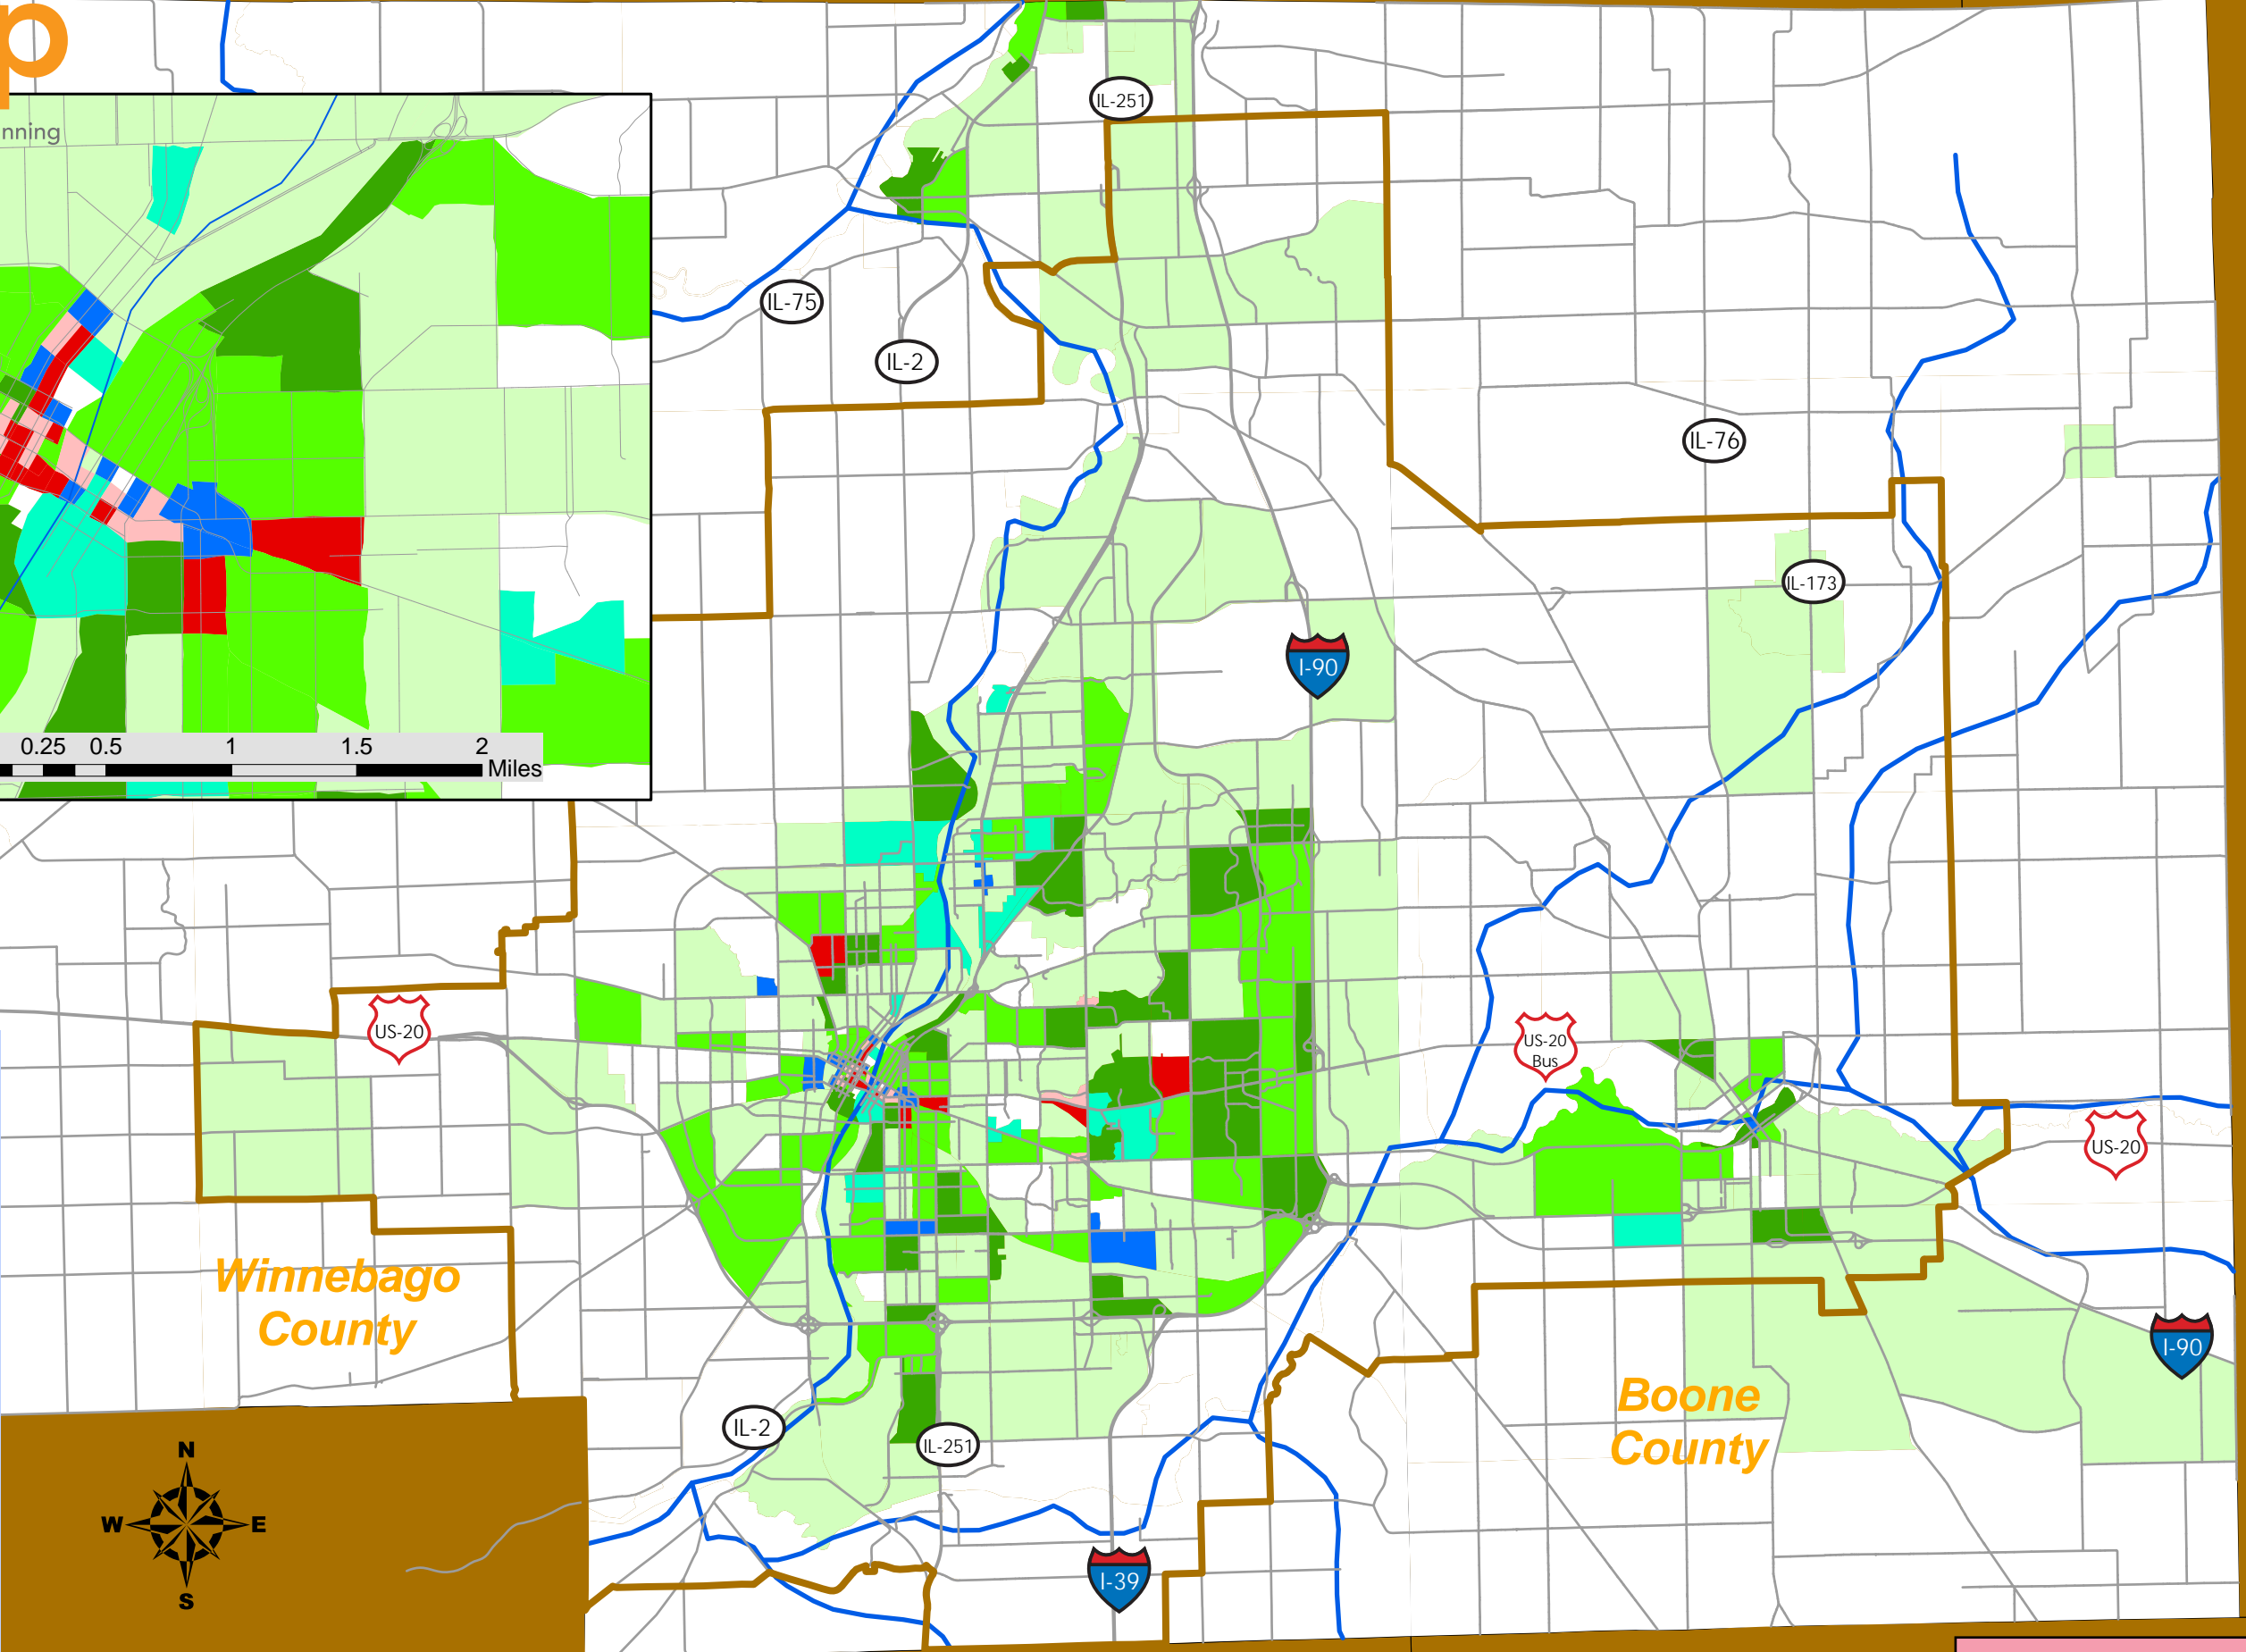

## ourmap

**Legend**

- Arterial & Collector Roads
- Metropolitan Planning Area

**Jobs / Acre**

- 0 - 0.250
- 0.251 - 2.000
- 2.001 - 4.000
- 4.001 - 7.000
- 7.001 - 11.000
- 11.01 - 18.00
- 18.01 - 45.00
- 45.01 - 343.0

McHenry County

Winnebago County

Boone County

Ogle County

DeKalb County

Source: RMAP Employment Forecasts 12/01/09