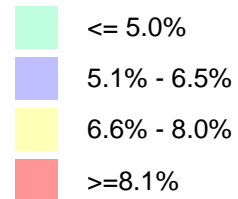

Unemployment Rate