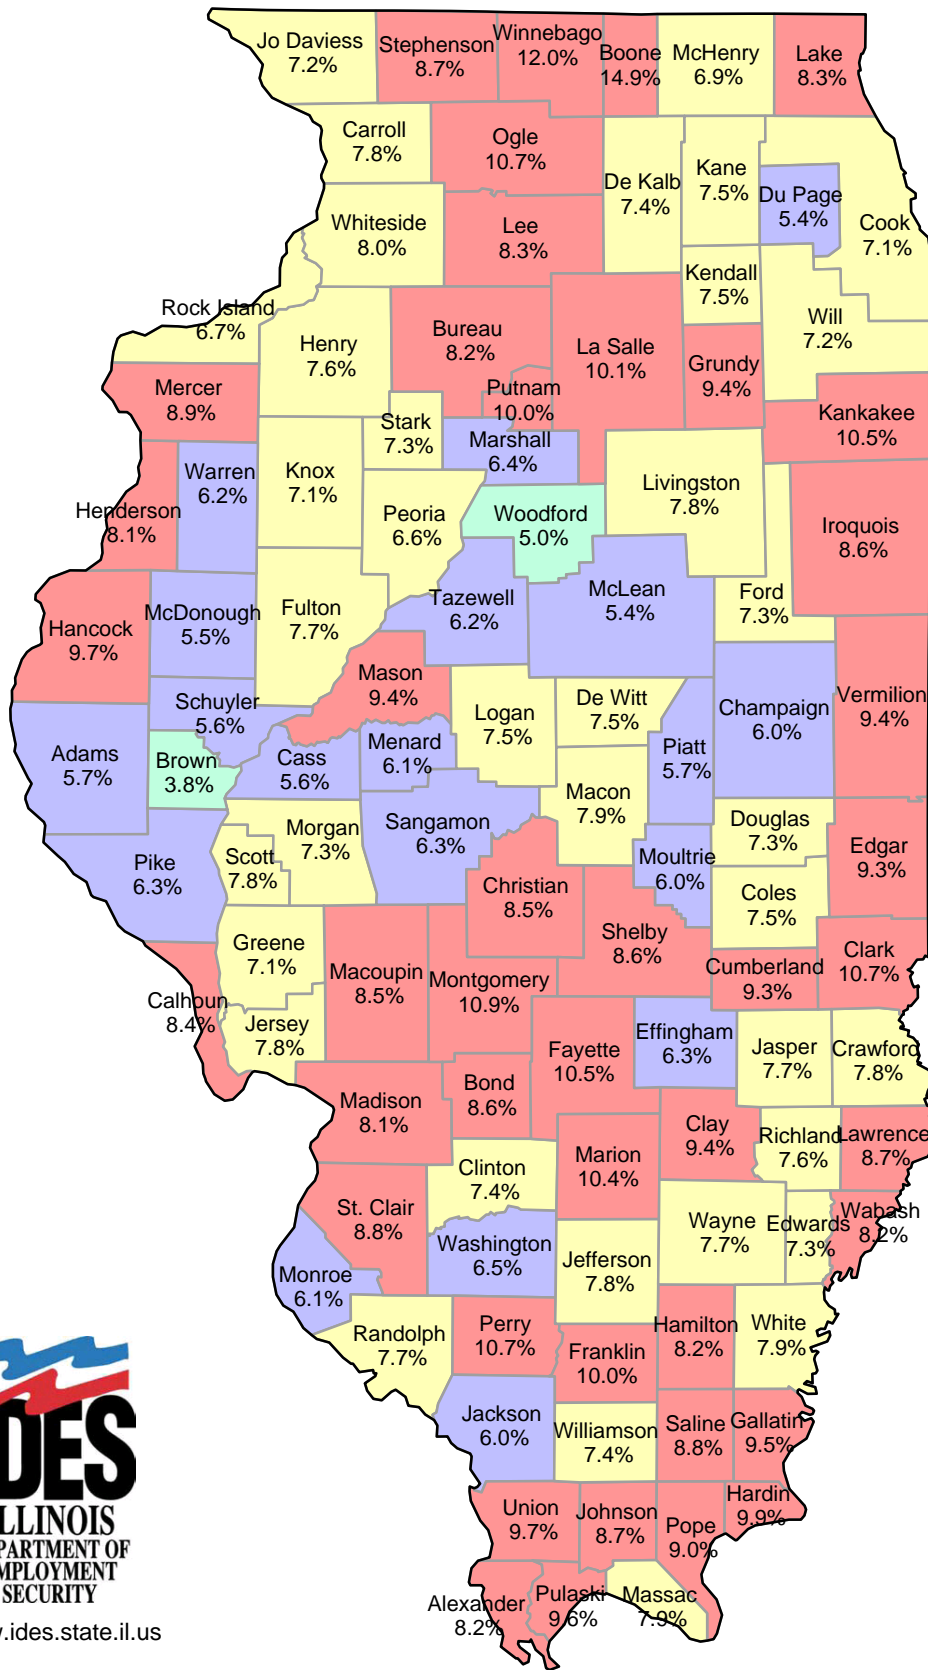

TIGER GRANT APPLICATION

APPENDIX D

REGIONAL UNEMPLOYMENT INFORMATION

Illinois Unemployment Rate by County

December, 2008 - Not Seasonally Adjusted

IL Dept. of Employment Security, Economic Information & Analysis Division

Unemployment Rates

	Not Seasonally Adjusted	Seasonally Adjusted
United States :	7.1%	7.2%
Illinois:	7.4%	7.6%

Unemployment Rate

Illinois Unemployment Rate by County

June, 2009 - Not Seasonally Adjusted

IL Dept. of Employment Security, Economic Information & Analysis Division