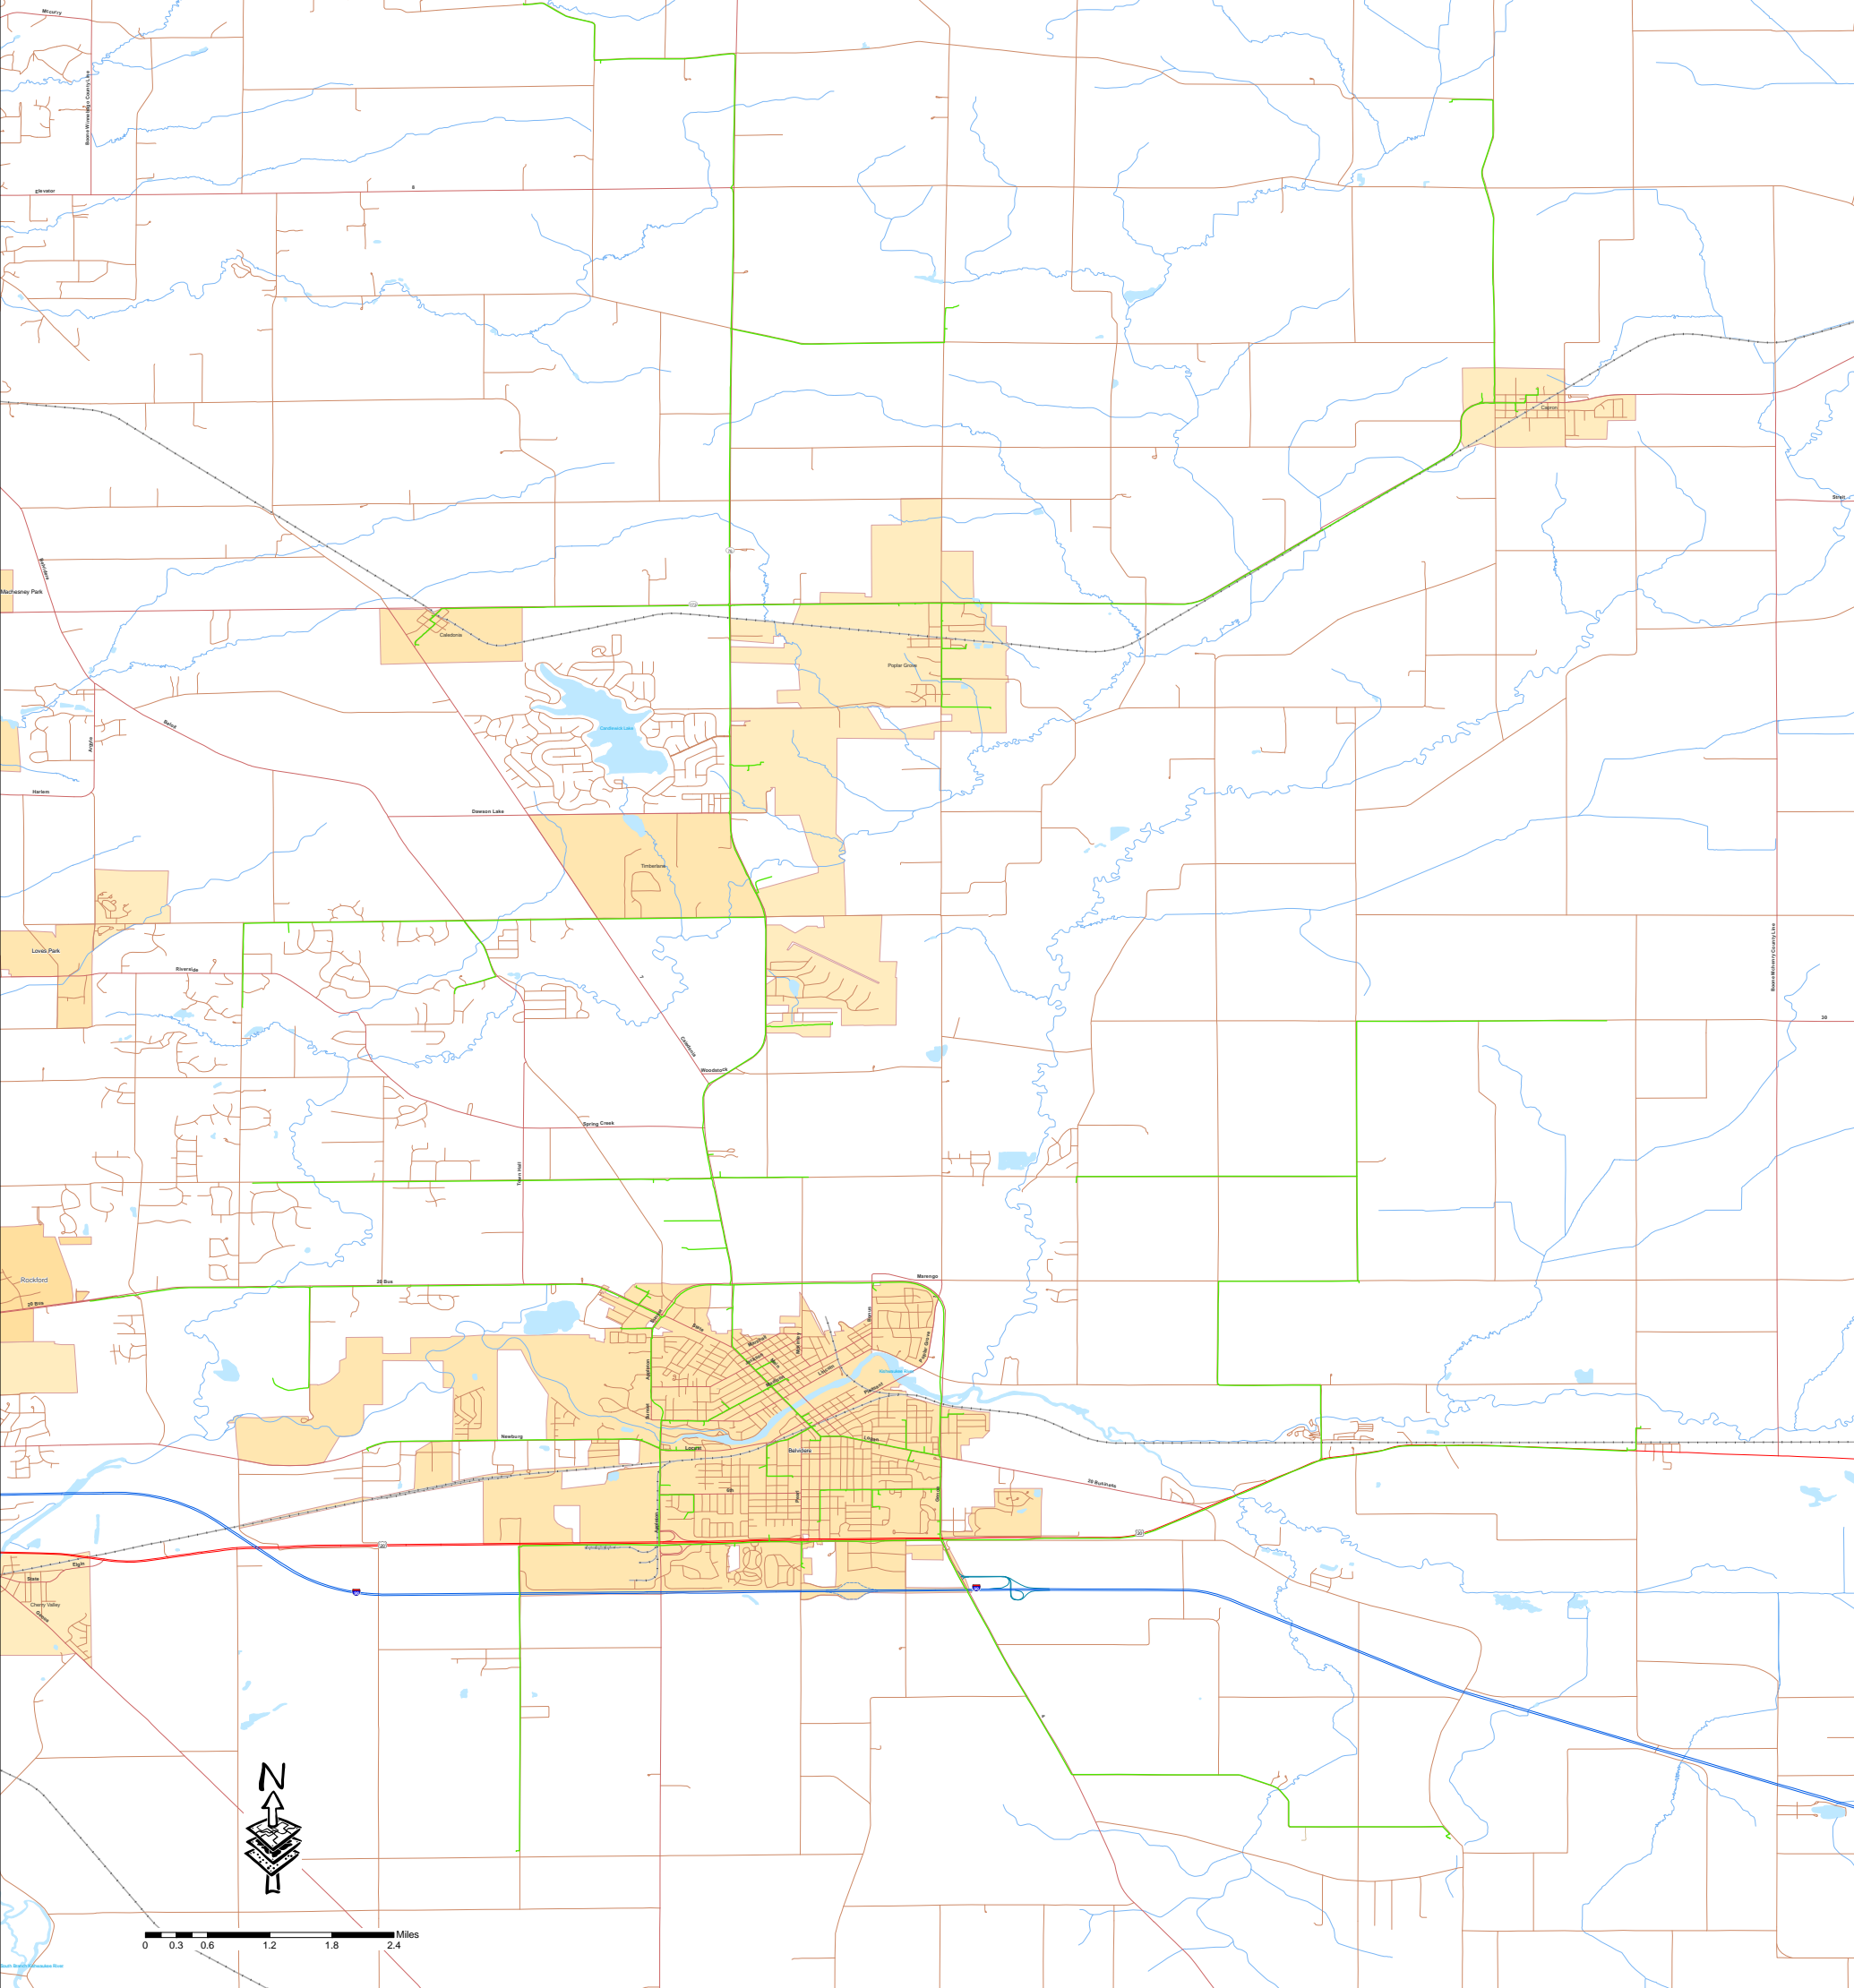

**DRAFT**

0 0.3 0.6 1.2 1.8 2.4 Miles

1:27,500

Legend  
Fiber Routes