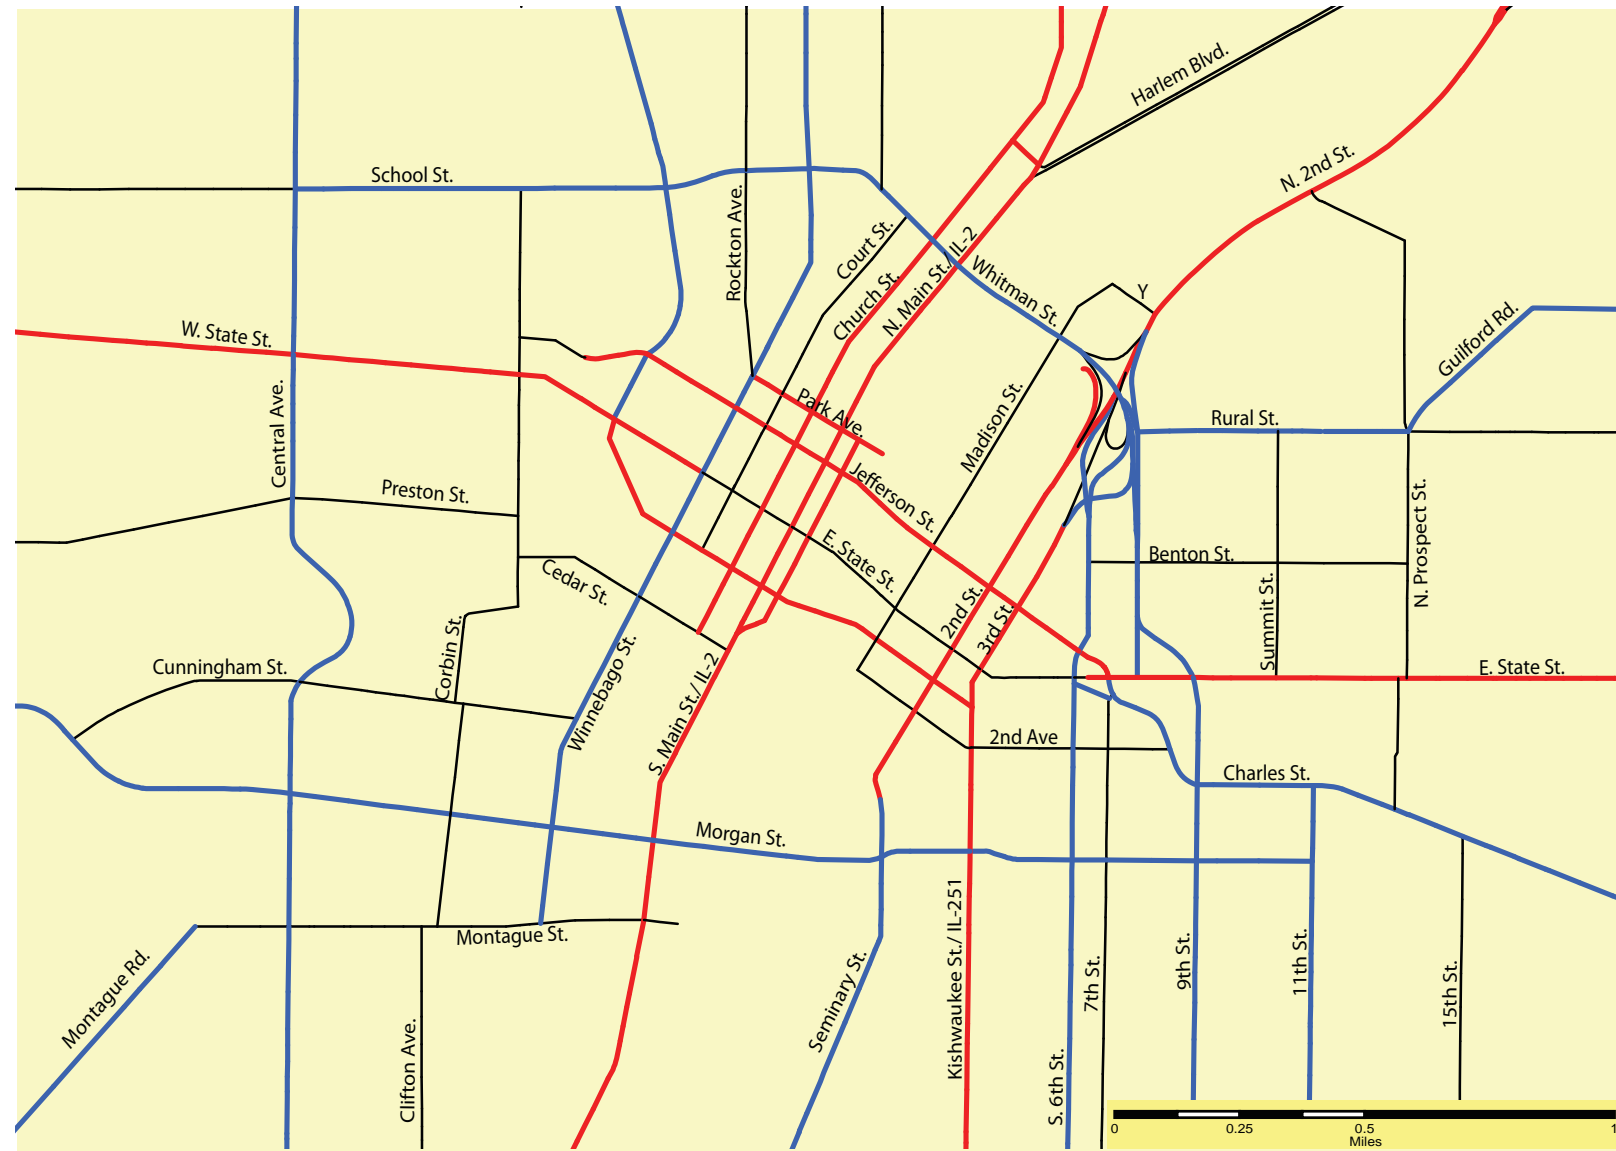

Downtown Belvidere

Downtown Rockford

RMAP Year 2040
Long-Range
Transportation Plan

DRAFT

ourmap

Rockford Metropolitan Agency For Planning