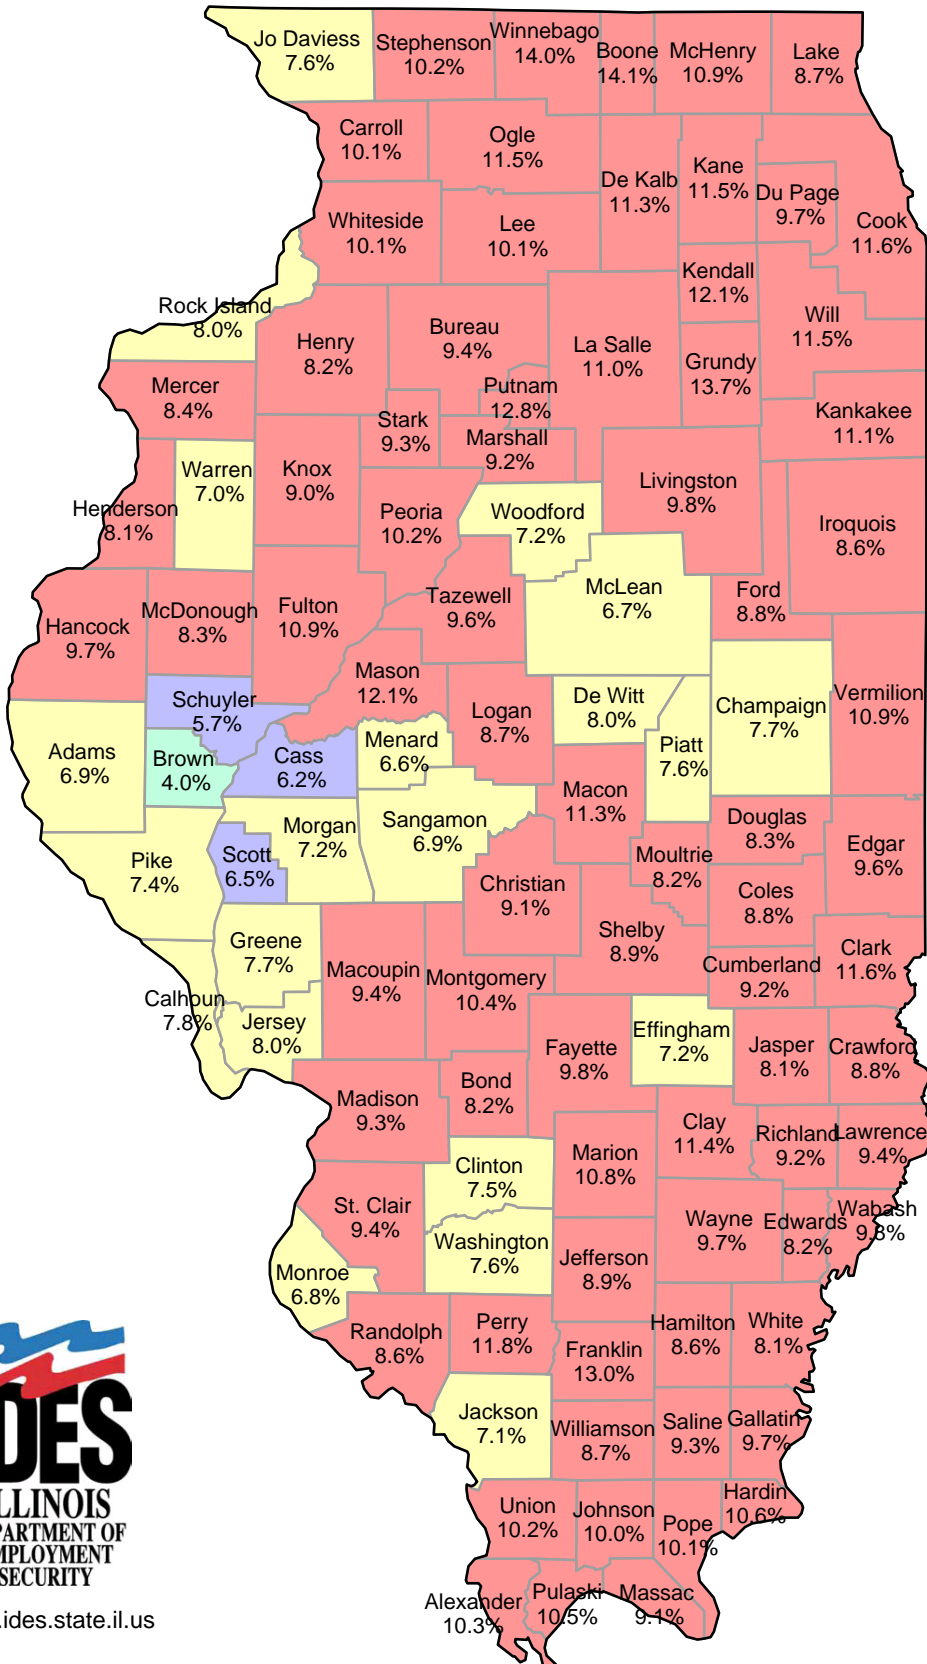

# Illinois Unemployment Rate by County June, 2009 - Not Seasonally Adjusted

IL Dept. of Employment Security, Economic Information & Analysis Division

Unemployment Rates

	Not Seasonally Adjusted	Seasonally Adjusted
United States :	9.7%	9.5%
Illinois:	10.5%	10.3%