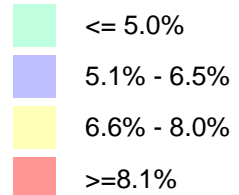

Unemployment Rate

www.ides.state.il.us