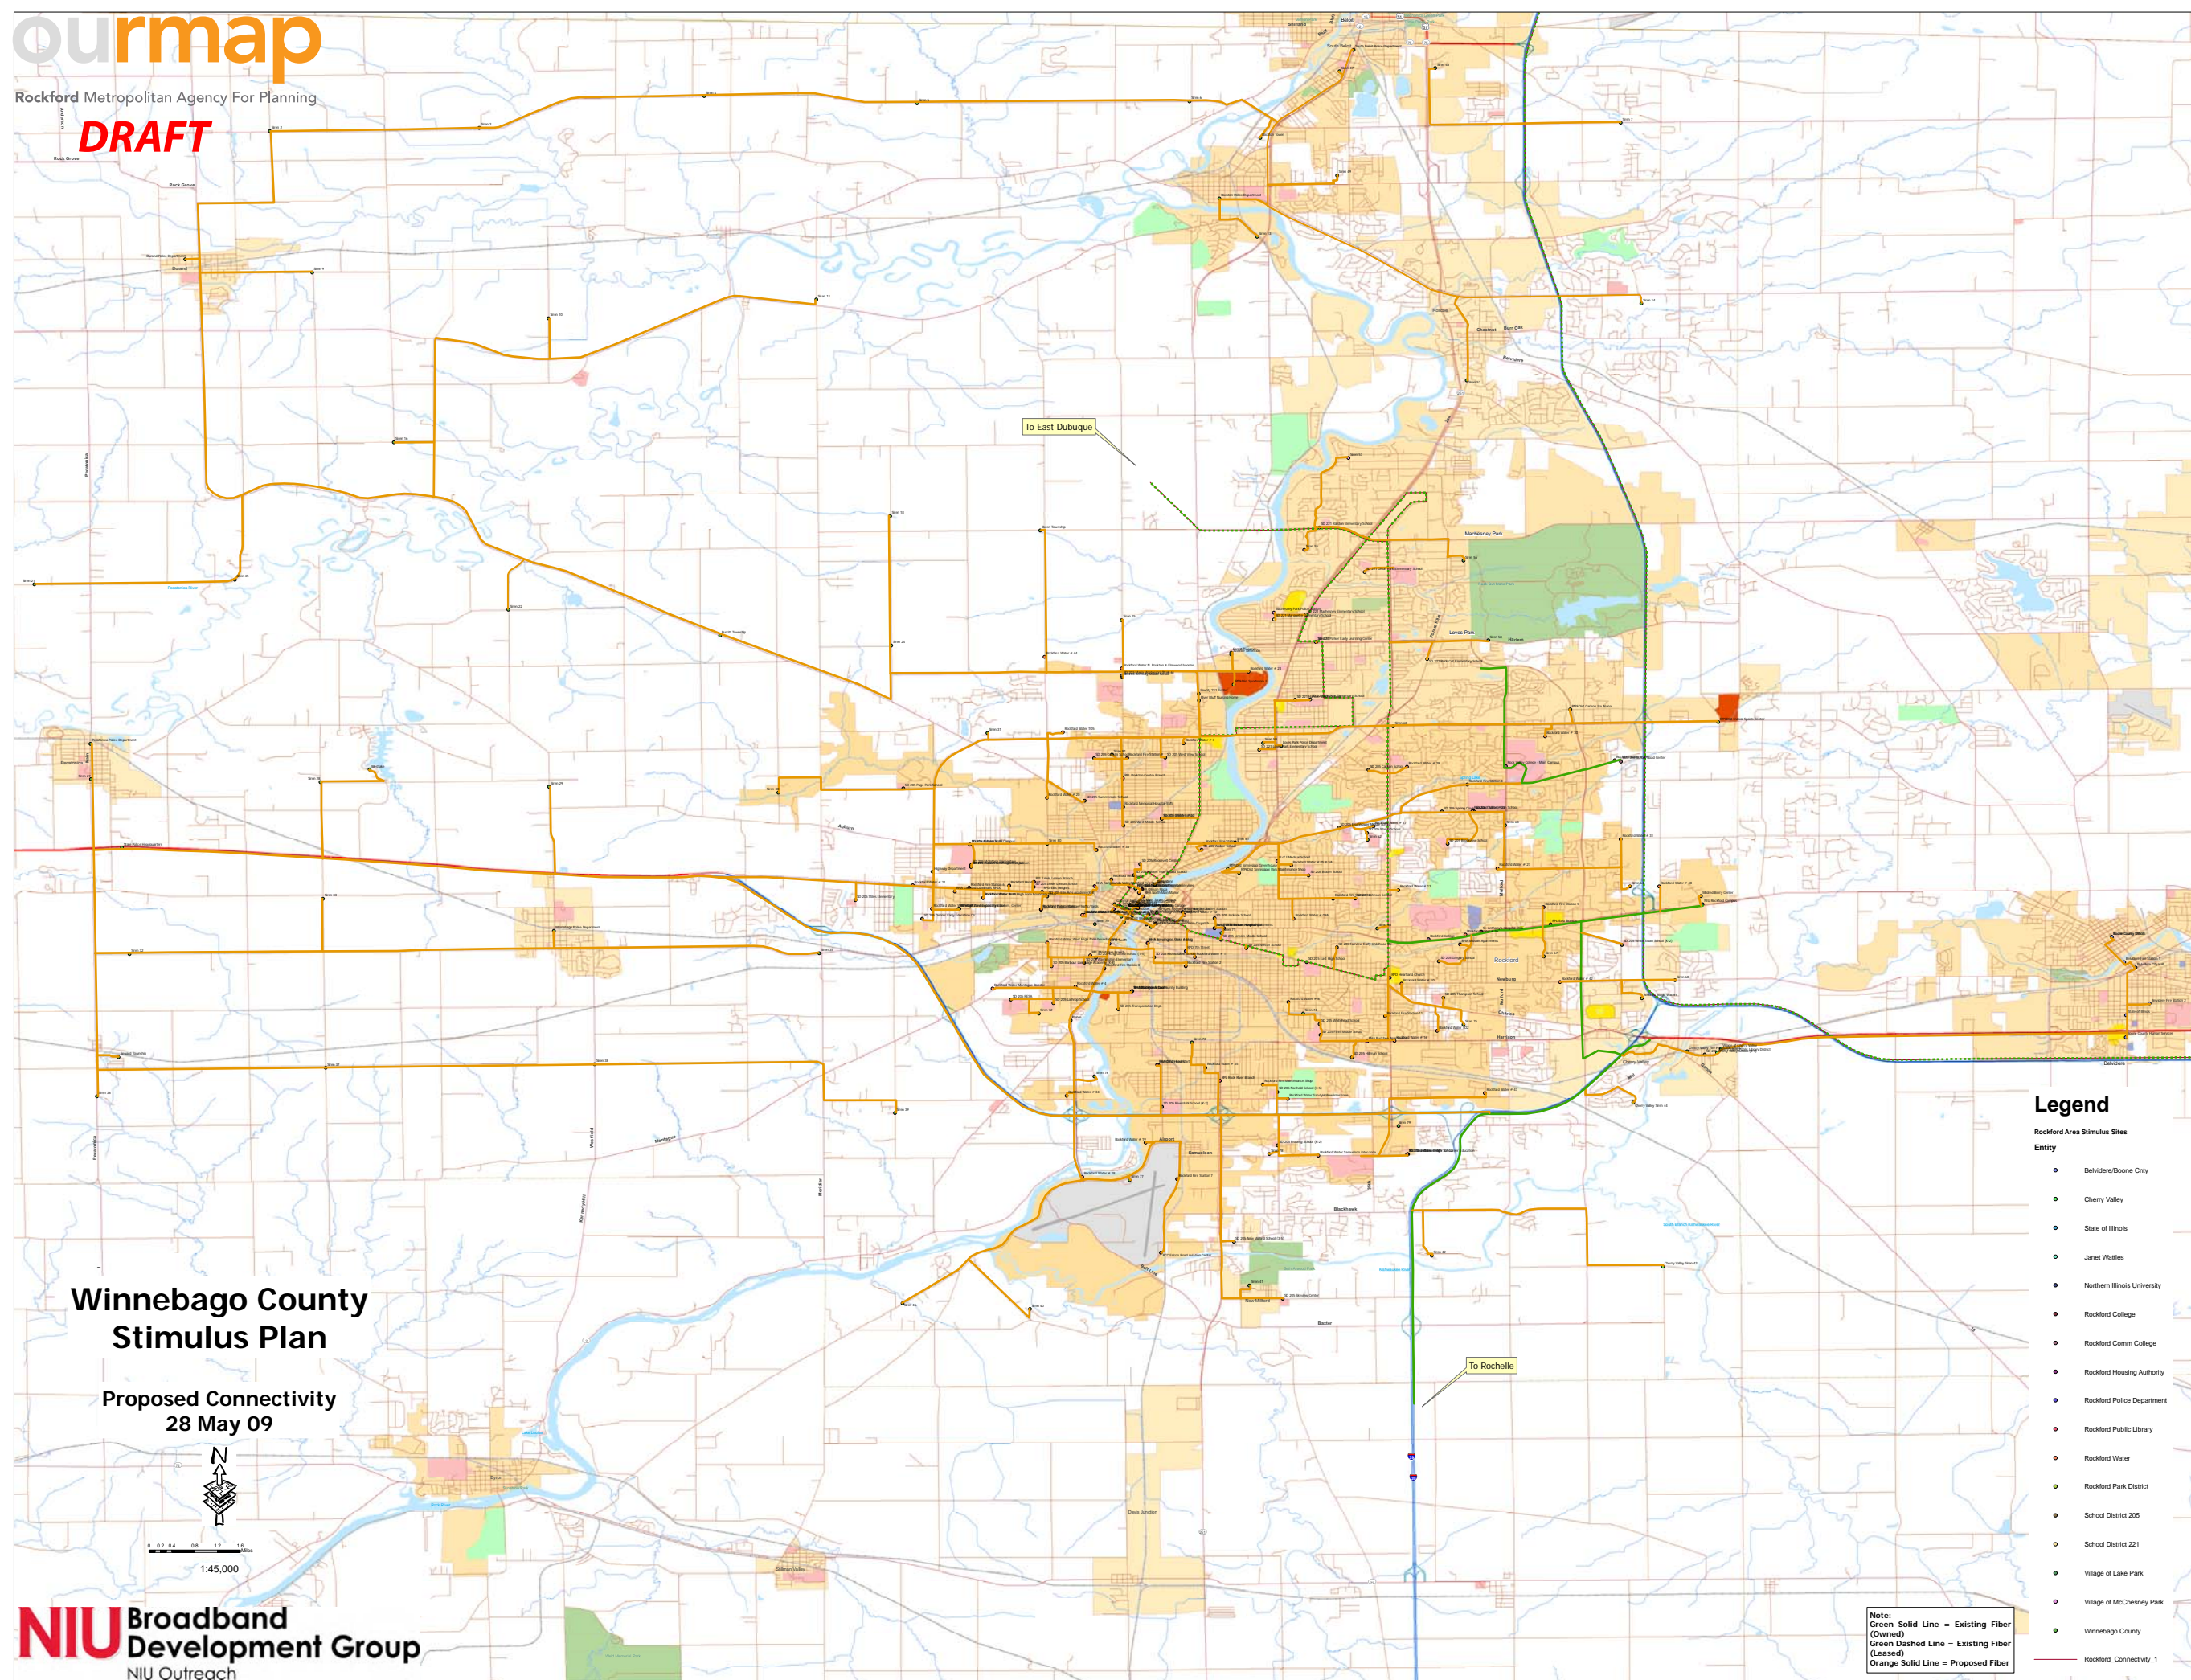

**DRAFT**

## Winnebago County Stimulus Plan

Proposed Connectivity  
28 May 09

### Legend

- Rockford Area Stimulus Sites Entity
- Behidene/Boone Crty
  - Cherry Valley
  - State of Illinois
  - Janet Wattles
  - Northern Illinois University
  - Rockford College
  - Rockford Comm College
  - Rockford Housing Authority
  - Rockford Police Department
  - Rockford Public Library
  - Rockford Water
  - Rockford Park District
  - School District 205
  - School District 221
  - Village of Lake Park
  - Village of McChesney Park
  - Winnebago County
- Rockford\_Connectivity\_1

Note:  
Green Solid Line = Existing Fiber (Owned)  
Green Dashed Line = Existing Fiber (Leased)  
Orange Solid Line = Proposed Fiber